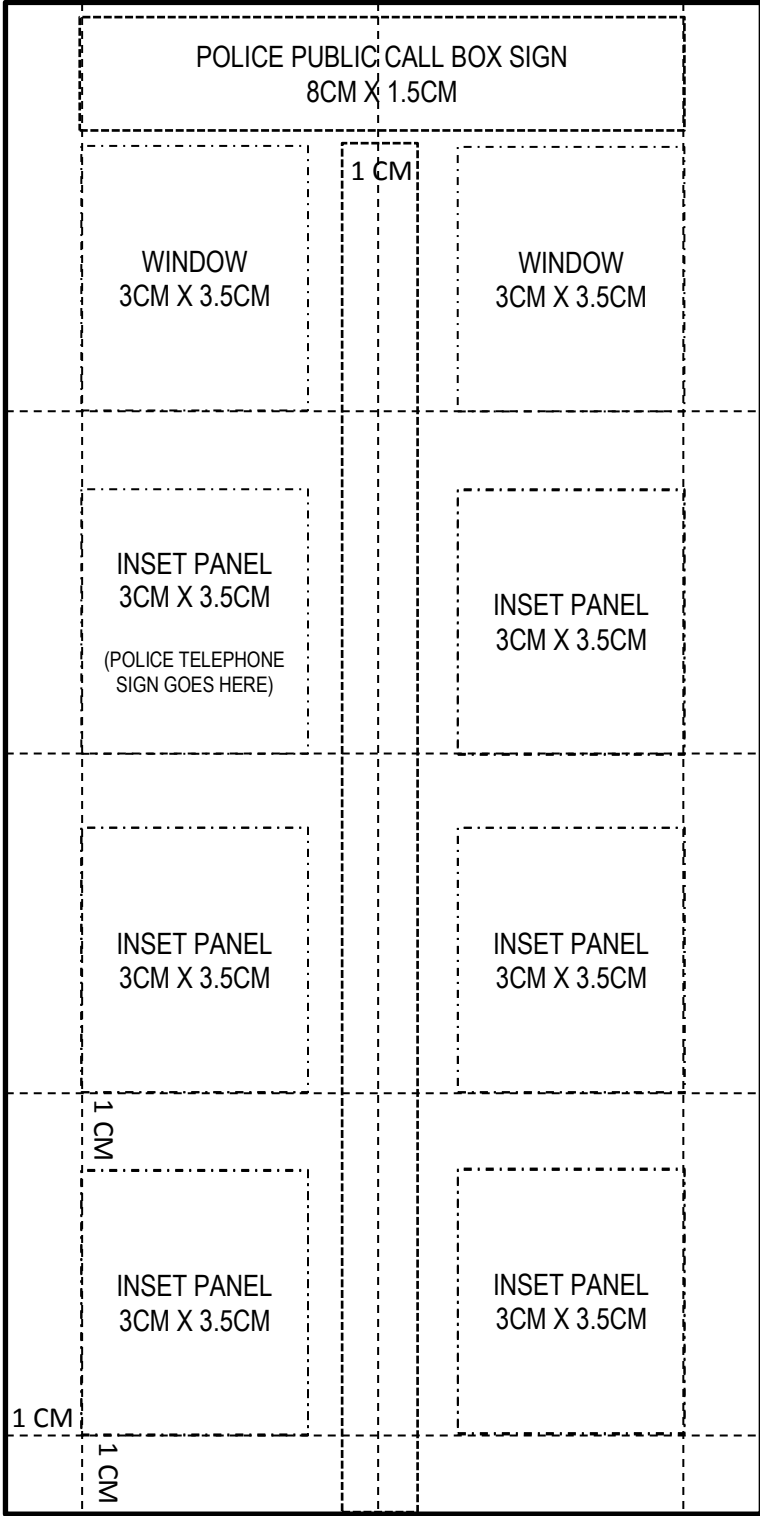

POLICE PUBLIC CALL BOX

POLICE PUBLIC CALL BOX

POLICE PUBLIC CALL BOX

POLICE PUBLIC CALL BOX

POLICE TELEPHONE
FREE
FOR USE OF
PUBLIC
ADVICE & ASSISTANCE
OBTAINABLE IMMEDIATELY
OFFICER & CARS
RESPOND TO ALL CALLS
PULL TO OPEN

**TARDIS
COLOUR**

TARDIS SIDE
10CM X 20CM,
WITH CENTRAL
VERTICAL LINE
5CM FROM EACH
SIDE

TARDIS CAKE
LAYOUT BY ILAN
FROM
IRONWHISK.COM

PLEASE COME
BACK AND TELL
ME IF YOU MADE
IT 😊